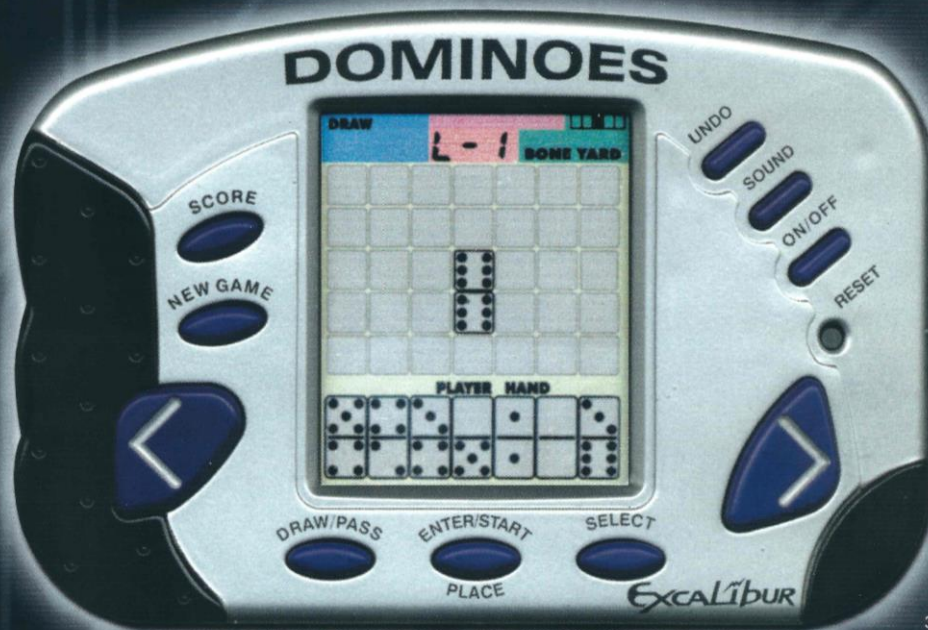

Two Units In ONE!

Looks like a normal business calculator on your desk. But flip it over, and the other side is Las Vegas! With five different games to keep you "gambling" for hours, you'll have a lot of fun without losing a dime. Fully functional calculator adds a practical side. You can even figure out your "winnings"!

- **Black Jack, Poker, Slot Machine, Baccarat, & Deuces Wild**
- **Business Calculator on Opposite Side**

394

Excilibur Casino Calculator – Page 20

(photo copyright © by <http://www.schaakcomputers.nl/>) (600 dpi)

ELECTRONIC Double 6 DOMINOES

Now the game that has captivated mankind from the early Egyptians to modern day comes in a cool, retro package designed to be quick, exciting and challenging for modern players. And you hold it in the palm of your hand! No longer do you need a whole table full of equipment and score pads. Packed with features, including two different game modes, memory save shut-off, three different levels in both Draw and Block dominoes, a take-back feature and a bright display of the links, Excalibur Dominoes will give you hours of fun!