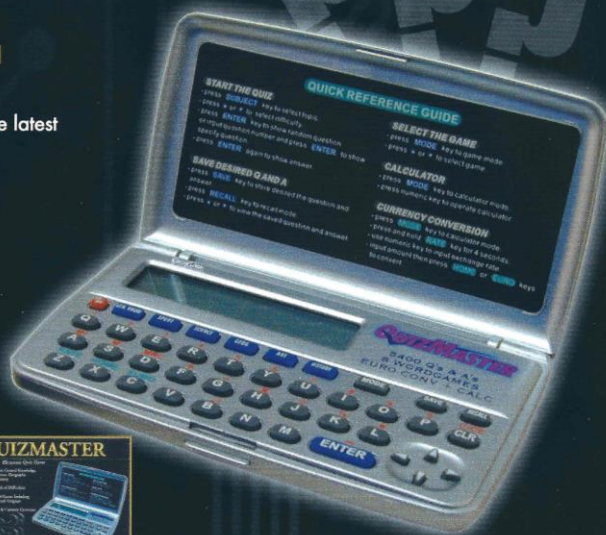

Quizmaster

Can you beat the Quizmaster? Pit your wits against the latest and greatest digital quiz game, now with over 5,000 questions and answers in six different subjects.

- Categories: General Knowledge, Geography, History, Sports, Arts, Science
- Eight games, including Hangman and Anagram
- Three levels of difficulty
- Full function business calculator