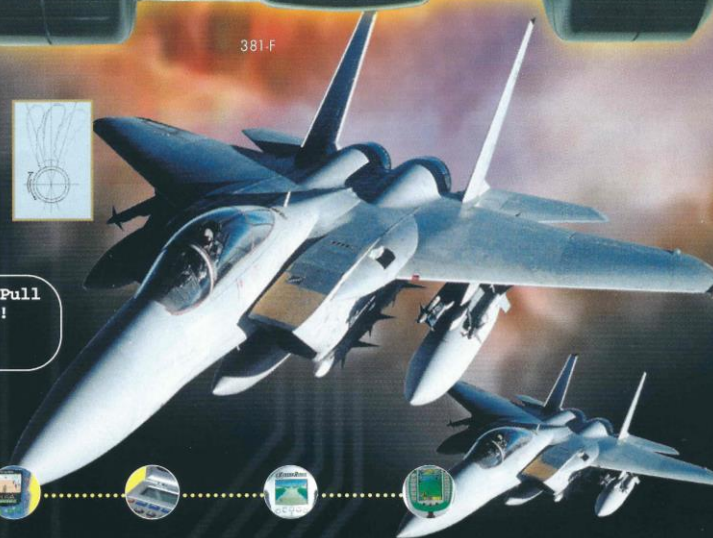

15

Excilibur Attack Mission – Page 15

(photo copyright © by <http://www.schaakcomputers.nl/>) (600 dpi)