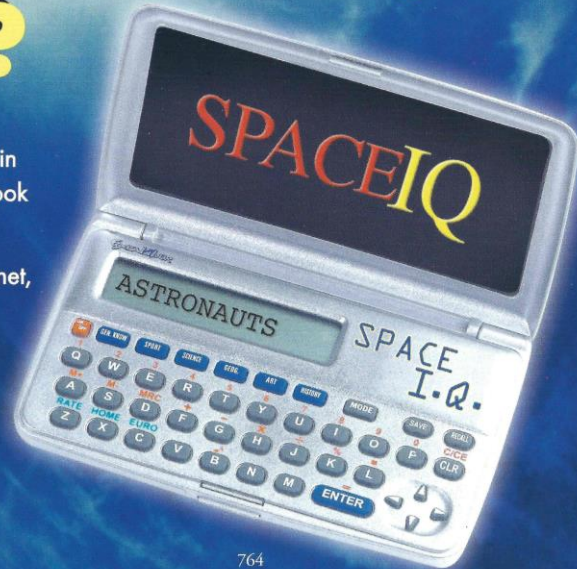

27

Excalibur Night Navigator Platinum – Page 27

(photo copyright © by <http://www.schaakcomputers.nl/>) (600 dpi)

WHAT'S YOUR SPACE IQ?

Space Calendar Through 2010

- What's Up Tonight! Shows you what's best to see in the sky every night through 2010—and where to look to see it!
- Or use it to find out when a constellation, star, planet, or full moon will next appear!
- More than 1,000 space-related questions and answers, with three levels of difficulty.
- Calendar shows birthdays of renowned space scientists and tells you their greatest contributions!

764

Astronomer In A Box

Discover the whole universe with the help of your personal night-sky guide! StarFinder Sam makes it fun!

765

- He's your one-on-one guide to the universe, using patented materials he's carefully created, drawing on his thousands of hours of teaching and observing!
- Includes an all-purpose compass to help guide you through the sky or through the woods, a 60 minute audio-CD tour of the night sky, and a vision-protecting red penlight/ballpoint pen.