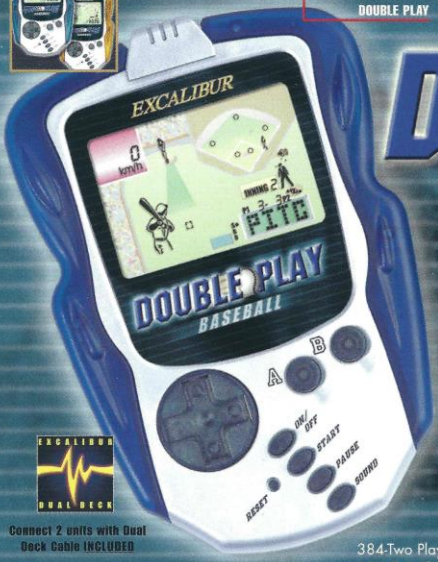

Comes with custom zippered carrying case. Uses 4 AA batteries for complete portability or optional A/C adapter.

996

12

Excilibur Pen Radio & Mind Activator – Page 12

(photo copyright © by <http://www.schaakcomputers.nl/>) (600 dpi)

DOUBLE PLAY

BASEBALL

Play realistic baseball against an opponent with nerves of steel. Hit a home run, tag the runner out or even bean the batter! It's baseball fun the way it was meant to be!

- 1 or 2 Player Game Connection
- Large LCD Display
- Realistic Sound Effects
- Vibrates on Home runs and Strikeouts