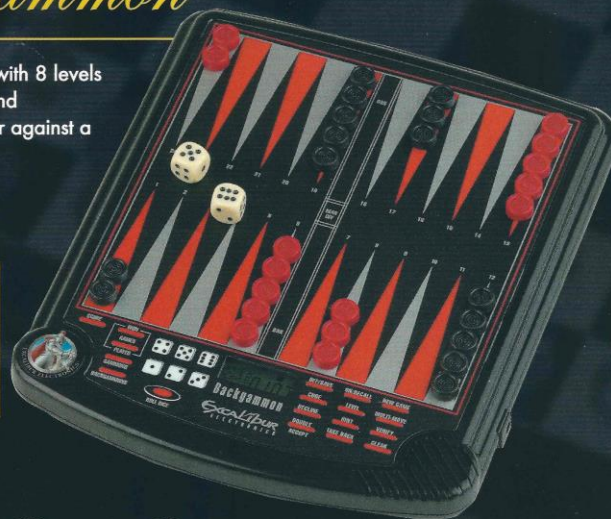

LCD CHESS

King Master II

2 in 1 Electronic Chess & Checker Game

Double your fun with two games in one! Now you can enjoy an exciting game of chess or checkers in one electronic game. With an even larger interactive LCD display, over 72 levels of chess and 16 levels of checkers, the Kingmaster II is challenging and entertaining for players of all strengths. Our exclusive five-step teach mode helps anyone improve his or her game! Includes an LCD window, piece-storage compartment, and magnetic board.

- 449 level setting combinations
- Estimated rating 1650
- Extra-Large LCD display shows the entire set-up and moves
- Take-back feature
- Chess timer
- Magnetic chess pieces
- Piece storage compartment
- Pre-programmed opening strategies
- Battery operated using 4 AA batteries, optional A/C adapter
- Saves game in memory

911E2

Electronic Backgammon

This sophisticated electronic backgammon set comes with 8 levels of difficulty, an internal dice roller, a sensory board and convenient memory-save. Play against the computer or against a friend. Either way, you'll have hours of fun.

- 8 levels of play
- Doubling cube feature
- Saves game in memory
- Player rating system
- Manual or electronic dice rolling
- Magnetic sensory board

366E2

Crusader

Crusader offers both electronic chess and checkers in a set that's larger and easier to see than standard travel units, but still fully portable! At 6.5" square, Crusader fits easily into briefcase or travel bag. Magnetic pieces, rather than pegboard men, hold the armies in place.