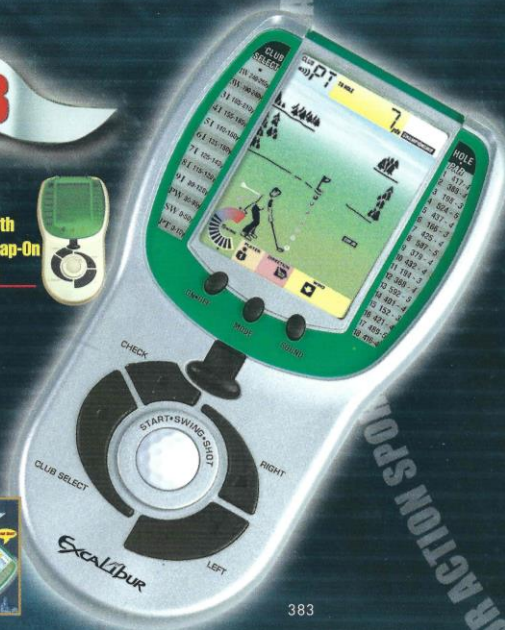

- 1 or 2 Player Game Connection
- Large LCD Display
- Realistic Sound Effects
- Vibrates on Goals

Talking PRO GOLF

18

With Snap-On lid

- 18-hole championship and practice modes
- 12 clubs available for different distance, ground condition and wind direction
- 7 different ground conditions: DOWN HILL, UP HILL, ON GREEN, FAIRWAY, ROUGH, WATER HAZARD, BUNKER
- 4 wind conditions & hand-strength control
- Check on par, scores, distances, number of strokes with switchable display
- Identifies top scorer!
- Authentic golf sound and voice effects
- Quick reference guide