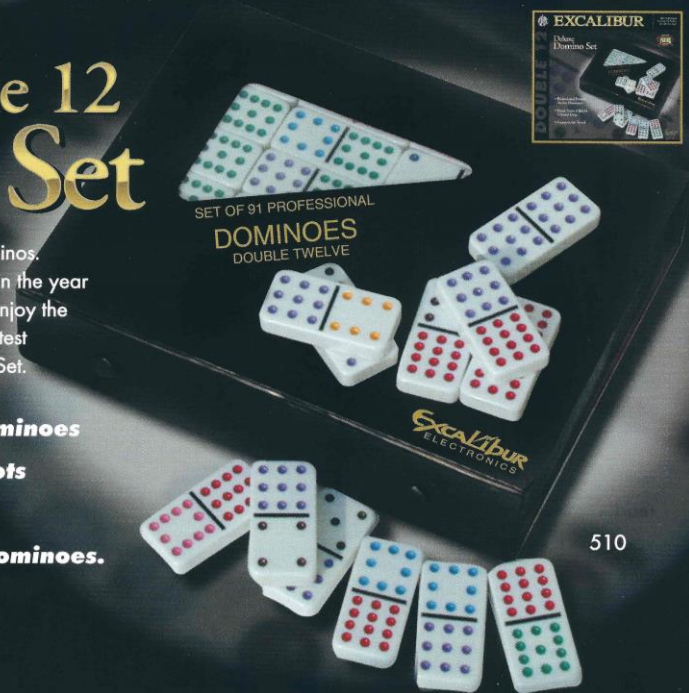

Deluxe Double 12 Domino Set

There is much history behind the game of Dominos. According to historians, a Chinese set existed in the year 1120 AD. Much like this ancient civilization, enjoy the fun and challenge of one of the oldest and fastest games ever with the Excalibur Travel Domino Set.

- **Professional Double Twelve Dominoes**
- **Hand Painted Bright Colored Dots**
- **Compact for Travel**
- **79 Bright Colored Crystalline Dominoes.**
- **PVC Travel Case**