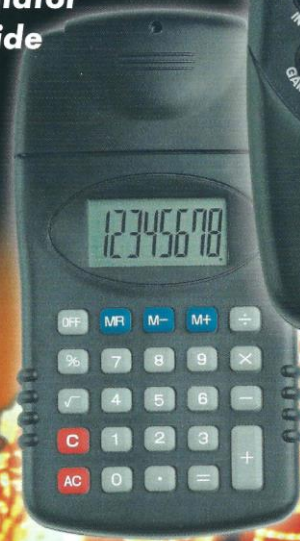

Excilibur Casino Calculator – Page 20

(photo copyright © by <http://www.schaakcomputers.nl/>) (600 dpi)