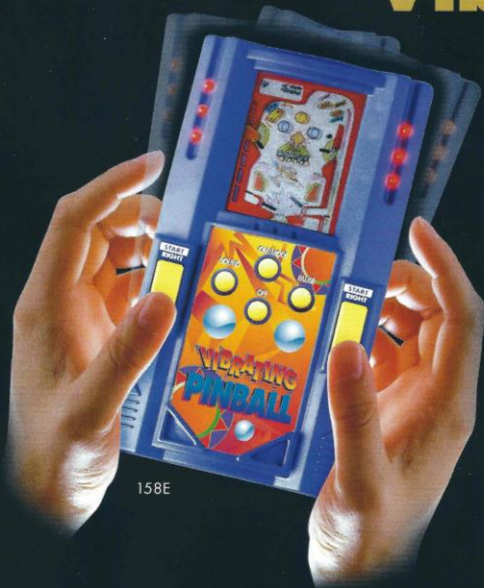

- **"9-Ball" & "Straight Pool" Game Modes**
- **Control, Power, Angle & English**
- **Choices of 1 or 2 players**
- **Play against a challenging computer opponent**

378

16

Excalibur Extreme Rider & Pool Mania – Page 16

(photo copyright © by <http://www.schaakcomputers.nl/>) (600 dpi)

VIBRATING PINBALL

Vibrating Pinball

158E

Turn on the Vibrating Pinball and set off for exciting four flipper action! It plays like genuine arcade pinball with realistic sound effects, flashing LED lights, and an exciting vibrating response to hitting bumpers. Catch the action on the realistic LCD screen and get an extra ball for every 10,000 points scored. Great fun for the kid in all of us.