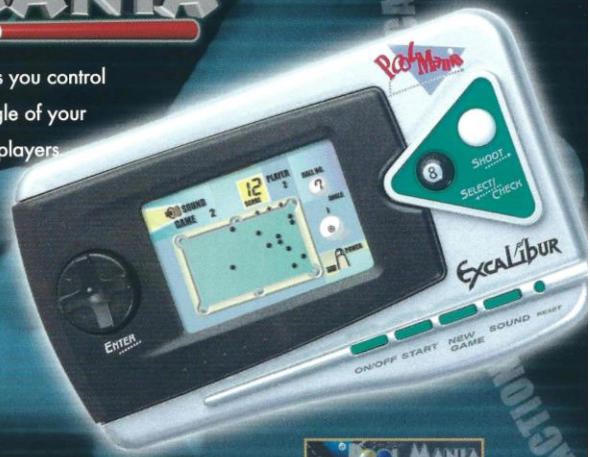

378

16

Excalibur Extreme Rider & Pool Mania – Page 16

(photo copyright © by <http://www.schaakcomputers.nl/>) (600 dpi)