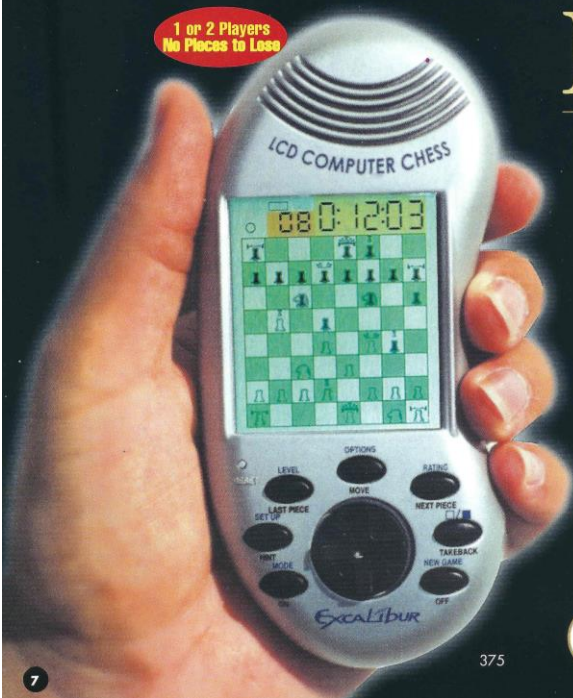

**1 or 2 Players
No Pieces to Lose**