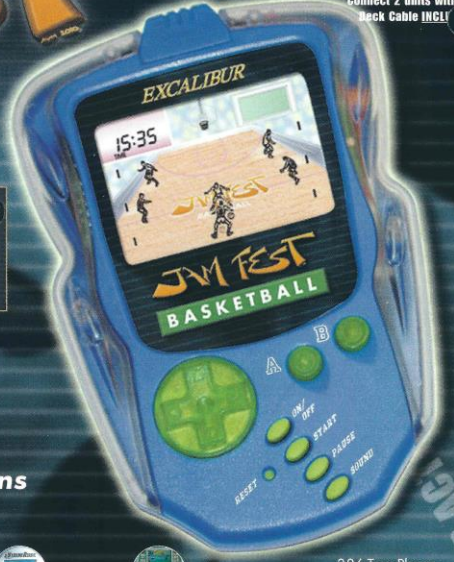

Comes with custom zippered carrying case. Uses 4 AA batteries for complete portability or optional A/C adapter.

996

12

Excilibur Pen Radio & Mind Activator – Page 12

(photo copyright © by <http://www.schaakcomputers.nl/>) (600 dpi)

DOUBLE PLAY

BASEBALL

Play realistic baseball against an opponent with nerves of steel. Hit a home run, tag the runner out or even bean the batter! It's baseball fun the way it was meant to be!

- 1 or 2 Player Game Connection
- Large LCD Display
- Realistic Sound Effects
- Vibrates on Home runs and Strikeouts

Connect 2 units with Dual Deck Cable INCLUDED

384-Two Player
385-One Player

JAM FEST

BASKETBALL

Play realistic basketball against an opponent with skills and moves of a pro. Steal the ball, shoot three pointers as you feel the game vibrate in your hands. It's the most fun you'll ever experience without breaking a sweat!