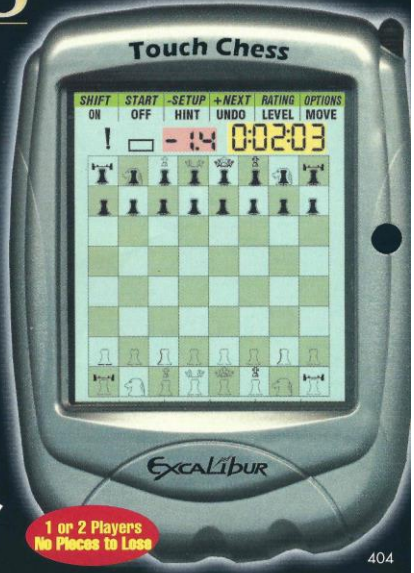

TOUCH CHESS

Button Free Touch Screen

The power of a multi-functional chess computer combined with the efficiency and ease of a touch screen. Excalibur brings it to you with the new Touch Chess. Packed in an elegant and functional housing with an oversize touch screen, Touch Chess is powerful, compact and fun to use.

- Tournament Strength
- Help Mode Shows all Legal Moves for Beginners
- Threat Warning Indicator
- Hint Key for Coaching
- Take Back Function
- Selectable Opening Lines for Play and Learning
- Teach Mode for Beginner Players
- Mate Trainer for Advanced Players
- Info Mode to "Peek" into the Computer's Brain
- Auto Play to Watch the Computer Play Both Sides
- 32 Mate Problems for You to Solve
- Skill Rating Feature
- Announces Mate-in-3 Moves
- Built-In Chess Clock
- Move Counter or Position Score Display at All Times
- Set up and solve chess problems
- Large Touch Screen for Fast Move Entry
- Off Key Saves Game in Memory
- Adjustable-Time Automatic Shutoff
- Uses 3 "AG13/LR44" Button Cells, Included
- Designed and Programmed in the USA