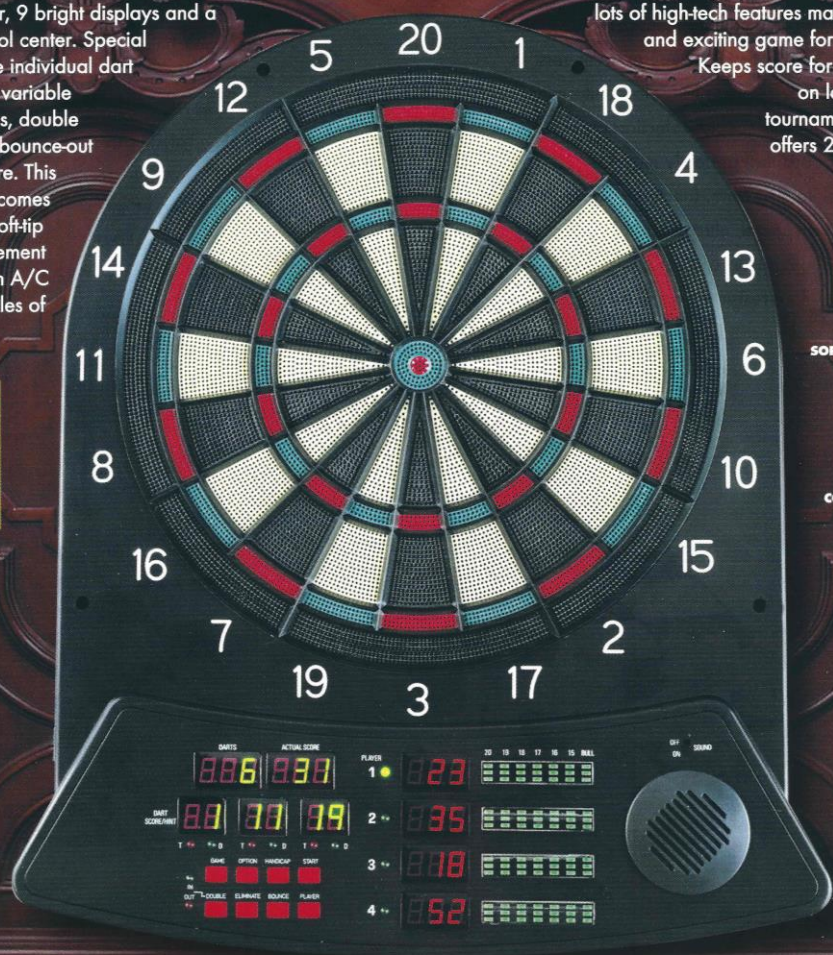

Talking ELECTRONIC DARTBOARD

25
GAME VARIATIONS!
Cricket Games
301
Challenge Games

Bring the excitement of electronic darts into your home with the Talking Electronic Dart board. Enjoy five groups of games (25 in all) with 1-4 players. The electronic dart board features an extra-wide ring to protect your wall from stray darts, an integrated 2-zone bull's eye, an electronic voice announcer with exciting digital sound effects, an active player indicator, 9 bright displays and a computer control center. Special features include individual dart score displays, variable difficulty settings, double in/double out, bounce-out and delete score. This exciting game comes with six brass soft-tip darts, a replacement soft-tip pack, an A/C adapter and rules of the game.

"Bull's Eye!" Talking Dartboard Uses Family-Safe Darts and Keeps Darts and Score Electronically!

Throw a winner and hear the special sound effects and electronic announcer celebrate! Soft-tip darts, with the same feel as the standard but more dangerous darts, and lots of high-tech features make this both a safe and exciting game for your family room. Keeps score for you automatically on large displays. Full, tournament-size dartboard offers 25 different games.