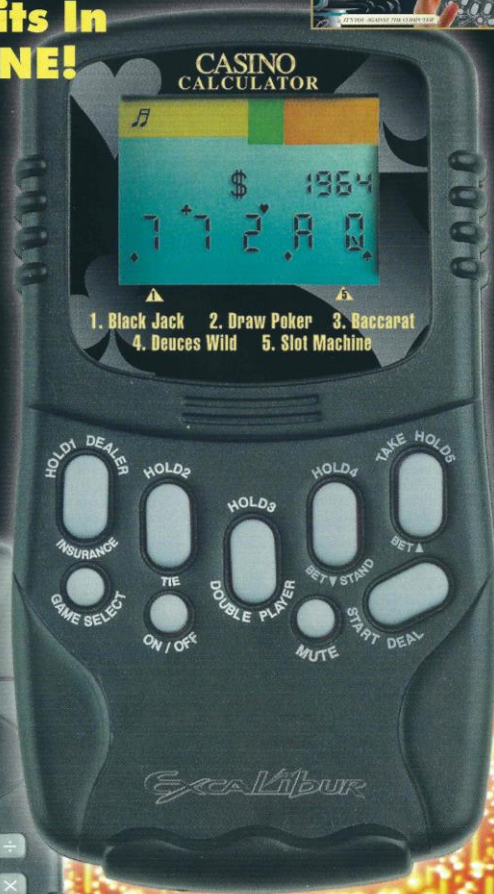

EXCALIBUR

ELECTRONICS

EXECUTIVE GAMES

Casino Calculator

Two Units In ONE!

Looks like a normal business calculator on your desk. But flip it over, and the other side is Las Vegas! With five different games to keep you "gambling" for hours, you'll have a lot of fun without losing a dime. Fully functional calculator adds a practical side. You can even figure out your "winnings"!

- **Black Jack, Poker, Slot Machine, Baccarat, & Deuces Wild**
- **Business Calculator on Opposite Side**

394