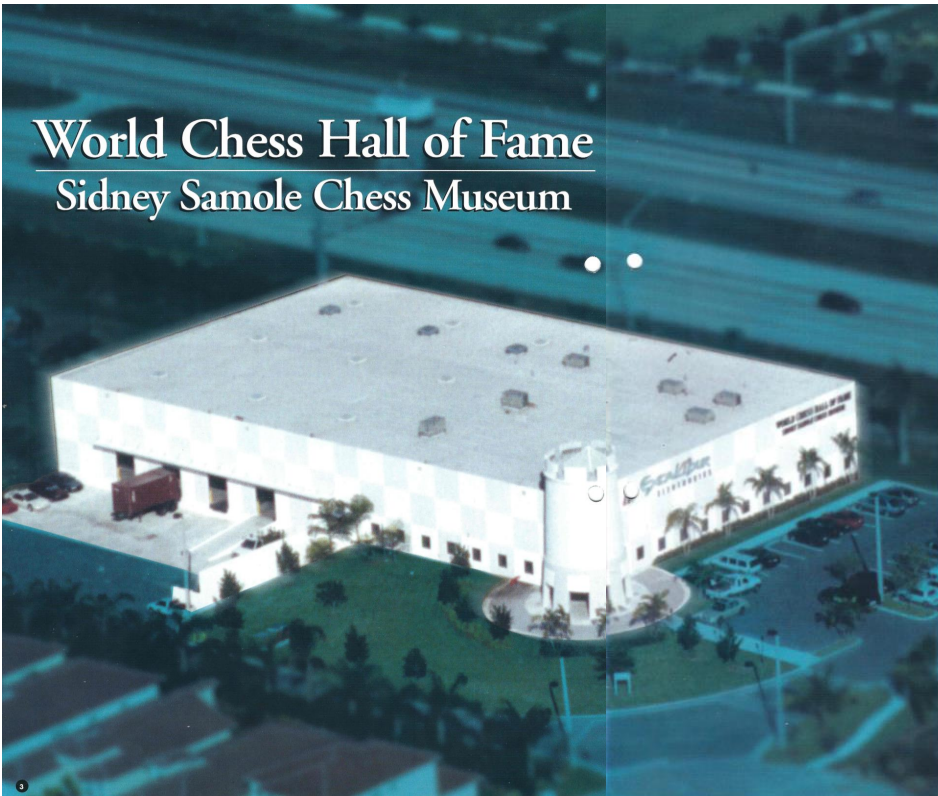

2001 • CATALOG

Our company's name comes from King Arthur's legendary sword. With this unique weapon in his hands, he could not be vanquished, winning every battle, even against the most formidable foe. Excalibur Electronics works to make your chess play unbeatable, a Camelot of unmatched innovation that will catch and hold the attention of today's demanding chess players.

Solitaire	18
Quizmaster	18
Gin Rummy	19
Casino Calculator	20
Electronic Dominoes	21

CLASSIC PARLOR GAMES

Double 9 Dominoes	22
Double 12 Dominoes	22
Excalibur Chess Gear	23
Game Time Chess Clock	23
Collector's Edition	24
Electronic Dart Board	25
Ultimate Travel Pack	26
Backgammon	26

EXPLORING THE UNIVERSE

Night Navigator Platinum	27
Astronomer in a Box	28

OUTDOOR RECREATION

Zeta III	29
Screen Room	31
Sunscreen	32
Sun Cabana	33
Frontier	35
Camelot	36

World Chess Hall of Fame Sidney Samole Chess Museum

Enlightening Our Community

World Chess Hall of Fame Sidney Samole Chess Museum

(photo copyright © by <http://www.schaakcomputers.nl/>) (600 dpi)