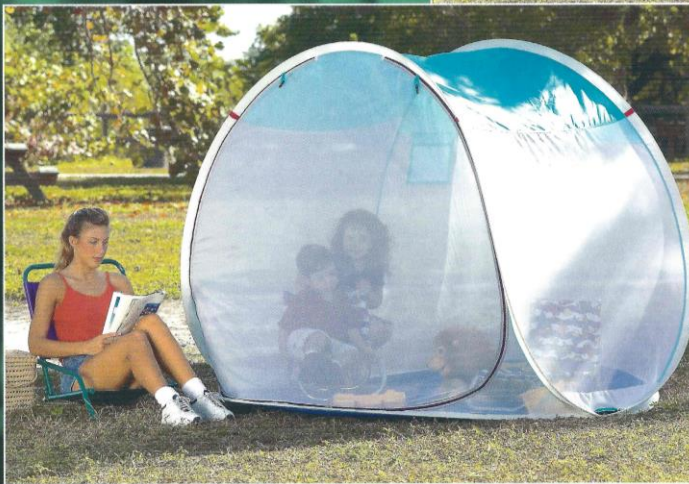

Screen Room

Enjoy a beautiful sunny day in the park or at home with the new Excalibur Mesh Screen. Pop it open—in just three seconds you have a safe haven from pesky mosquitoes and other insects. With our new Mesh Screen you can relax comfortably with a book or spend a healthy and fun day with the kids. Relax with either a book or spend a fruitful day with the kids with our new Screen Room.

**ASSEMBLES IN
3 SECONDS!**

SCREEN

- **SEE-THROUGH SCREEN DESIGNED WITH KIDS IN MIND**
- **TEAR-RESISTANT FLOOR**
- **GREAT FOR THE PARK OR YOUR OWN BACKYARD**