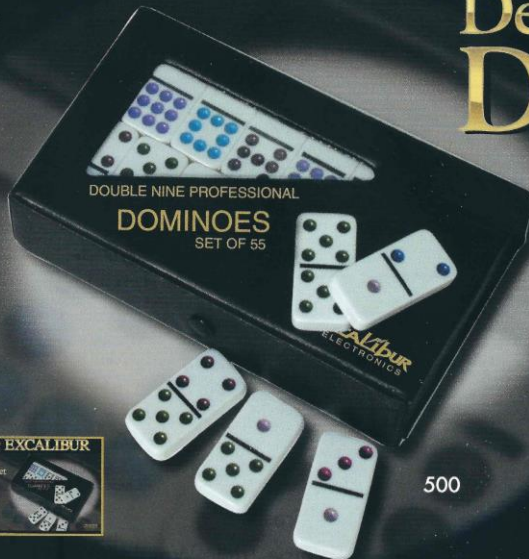

ELECTRONIC Double 6 DOMINOES

Now the game that has captivated mankind from the early Egyptians to modern day comes in a cool, retro package designed to be quick, exciting and challenging for modern players. And you hold it in the palm of your hand! No longer do you need a whole table full of equipment and score pads. Packed with features, including two different game modes, memory save shut-off, three different levels in both Draw and Block dominoes, a take-back feature and a bright display of the links, Excalibur Dominoes will give you hours of fun!

- **Colorful, Bright LCD Screen**
- **Retro, Compact Design**
- **For 1 and 2 Players**
- **2 Game Modes: Draw & Block**
- **3 Levels of Play**

EXCALIBUR

CLASSIC PARLOR GAMES

Deluxe Double 9 Domino Set

There is much history behind the game of Dominos. According to historians, a Chinese set existed in the year 1120 AD. Much like this ancient civilization, enjoy the fun and challenge of one of the oldest and fastest games ever with the Excalibur Travel Domino Set.

- **Professional Double Nine Dominoes**
- **Hand Painted Bright Colored Dots**
- **Compact for Travel**
- **55 Bright Colored Crystalline Dominoes.**
- **PVC Travel Case.**

500

Deluxe Double 12 Domino Set