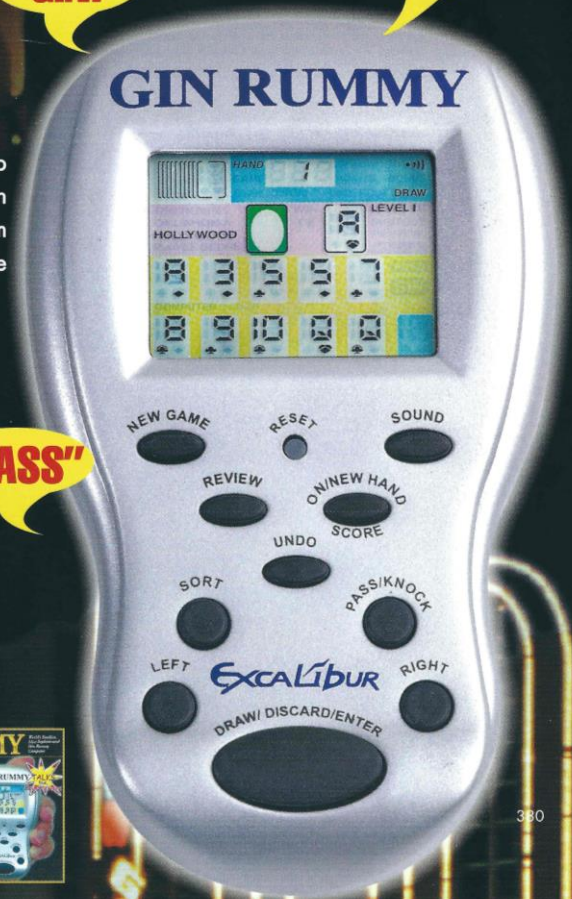

Talking Gin Rummy

No cards to carry, shuffle or deal. No scores to keep track of. It's all automatic with Excalibur's Gin Rummy! Hold this small unit comfortably in the palm of one hand and play real Gin Rummy, with all the options, just as if you were using real cards.

- **Three different styles of play**
  - Gin Rummy
  - Hollywood Gin
  - Oklahoma Gin

"GIN!" "KNOCK"

"PASS"