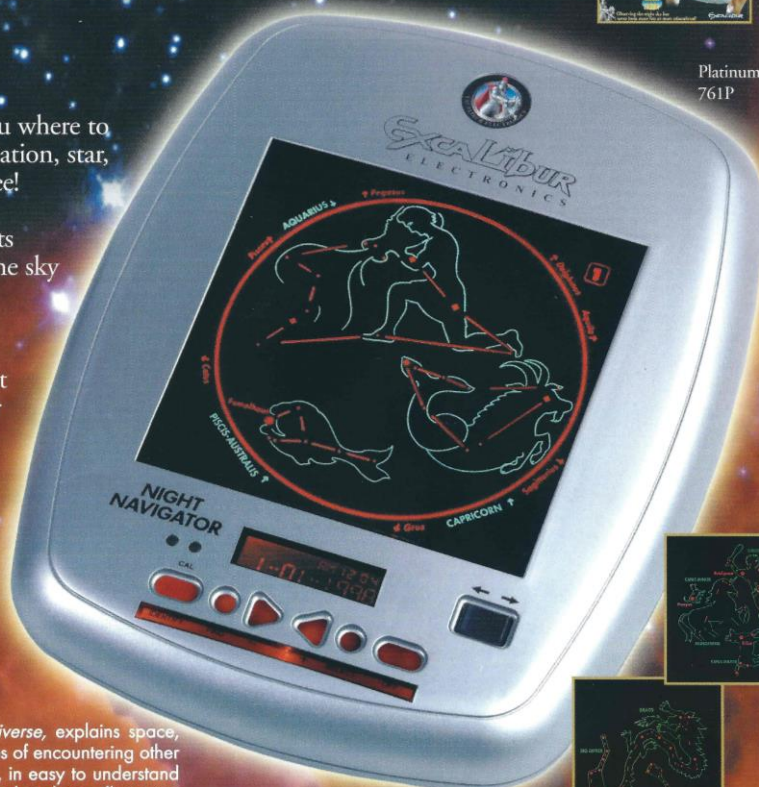

Night Navigator uses a built-in, digital compass and patented micro-chip technology to quickly and easily locate 43 constellations, plus all first magnitude stars and even the visible planets—Venus, Mars, Jupiter and Saturn! Sixteen colorful, illuminated charts label and divide the sky into clear, understandable sections and "connect the dots" to show the classical star "pictures" of heroes and villains. Night Navigator even tells you how high in the sky to look.

Works around the world in the Northern Hemisphere. Battery-powered (uses 2 C and 4 AA batteries) and completely portable, it requires no other equipment. But it's also an invaluable guide for those using binoculars or a telescope.

Platinum
761P

Automatically shows you where to look to find the constellation, star, or planet you want to see!

16 illuminated sky charts orient to your view of the sky to make it easy!

Plus! Quickly identifies constellations and bright stars you notice on your own!

BONUS!

Bonus book, *Navigating the Universe*, explains space, the "Big Bang" theory, the chances of encountering other life forms, and many other topics, in easy to understand terms. Includes 16 pages of full-color photos illustrating every type of object known in the universe!