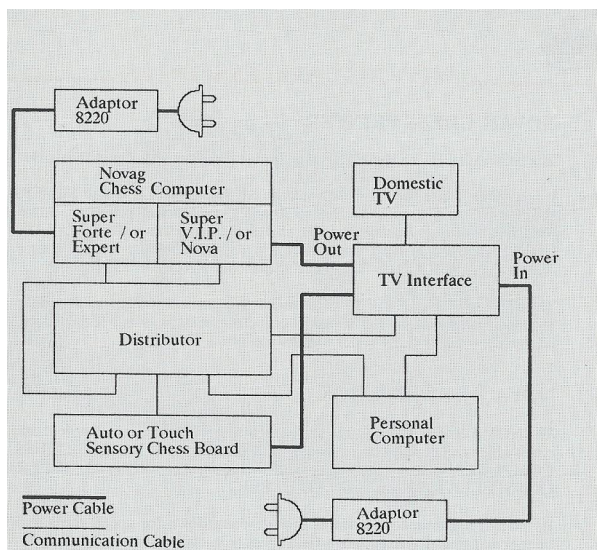

Über die **Verbindungsbox**, welches als zentraler Verteiler aller Informationen für den **Personalcomputer**, **TV**, **Schachcomputer** und **Schachbrett** dient. Für die Verbindung mit dem Super System eignen sich alle Schachcomputer von Novag die den Zusatz "Super" haben, beispielhaft geeignet für **Super VIP**, **Super Nova**, **Super Forte C**, **Super Expert C**, **Sapphire (20 und 26,6 MHz)**, **Diamond (20 und 26,6 MHz)**, **Sapphire II**, **Diamond II**, **Scorpio 68000**, oder den **Diablo 68000**. Nachteil: Für jede Verbindung muss eine Art Telefonkabel in eine Buchse eingesteckt werden, und die vielen Kabel und Netzteilanschlüsse bei Schachcomputer und Turnierbrett ergibt alles zusammen etwas einen "Kabelsalat".

NOVAG® SUPER SYSTEM

Novag has a continuing programme of using the latest technology to provide chess enthusiasts with more and more facilities as well as increasingly strong chess programs. New for 1991 is the NOVAG SUPER SYSTEM, a multimedia system which enables you to connect the Novag chess computers of the new generation (Super VIP, Super Nova, Super Forte C, Super Expert C) to a domestic TV and/or personal computer as well as a choice of touch sensory or auto sensory chess boards. The diagram shows how easily and powerfully the NOVAG SUPER SYSTEM can be utilised.

TV - INTERFACE

The NOVAG TV-INTERFACE (Art. No. 896) is one of the many accessories which can be used in connection with the NOVAG SUPER SYSTEM. It translates signals received from the Distributor and converts them to local colour TV standards so that you can see your game and analysis on a regular domestic colour TV set. This is very interesting for chess teachers and tournament organisers as well as for use at home. (All cables which are necessary to operate the units are provided).