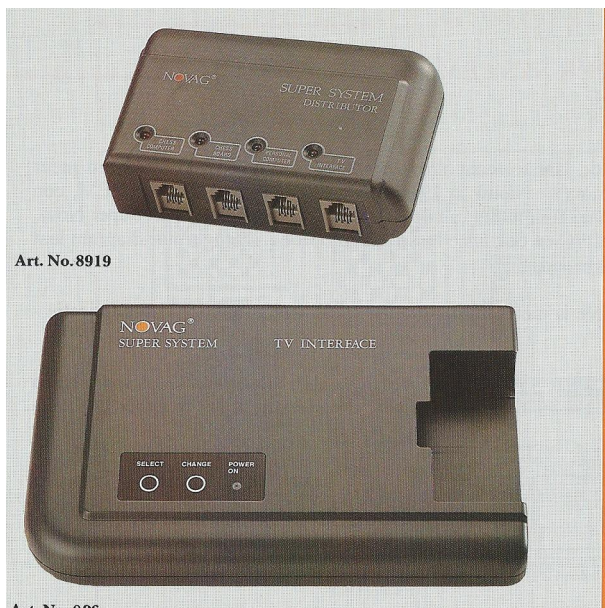

Art. No. 8919

Art. No. 896

NOVAG® SUPER SYSTEM

NOVAG ® DISTRIBUTOR

De NOVAG DISTRIBUTOR (Art. No. 8919) vormt het hart van het NOVAG SUPER SYSTEM. Dit goedkope onderdeel, welk apart verkrijgbaar is, levert de aansluitingen 1 lange communicatiekabel en 1 PC-kabel, en stelt u in staat twee of meer van de Super System accessoires met elkaar te kunnen verbinden. Het biedt de mogelijkheid uw Novag Schaakcomputer of het aparte Novag sensor-bord direct te verbinden naar een PC of met de hulp van een Novag TV-Interface naar uw eigen kleuren TV.

NOVAG ® TV-INTERFACE

De NOVAG TV-INTERFACE (Art. No. 896) is een van de vele accessoires die gebruikt kunnen worden in verbinding met het NOVAG SUPER SYSTEM. Het vertaalt signalen die ontvangen zijn van de Distributor en zendt ze naar de kleuren TV zodat u uw spel kan analysescreen op uw eigen kleuren TV. Dit is zeer interessant voor schaak-leraren en toernooi-organisatoren zoals ook voor huiselijk gebruik. (alle kabels die nodig zijn om de onderdelen te laten werken zijn bijgeleverd.)

(Novag brochure 1991 - Nederlandse versie - Super System Distributor & TV-Interface)