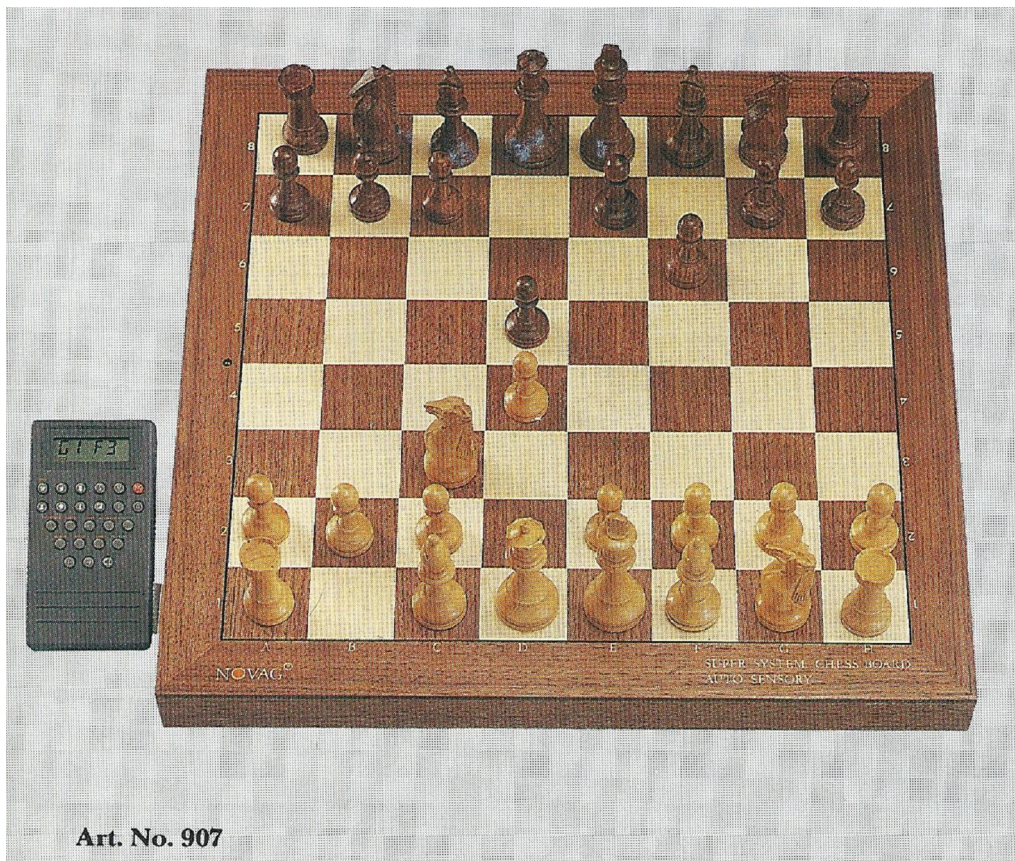

NOVAG SUPER SYSTEM

Some models from the NOVAG range can connect to the NOVAG SUPER SYSTEM, fully described elsewhere in this brochure, enabling the computer to communicate with a domestic TV, personal computer or external touch sensory / auto sensory board.

(Novag brochure 1991)

Internet

http://www.schach-computer.info/wiki/index.php/Novag_Super_System

[Schachcomputer.info - Wiki: Novag Super System]

Art. No. 907

**(Tournament Auto Sensory Board or Super System Chess Board Auto Sensory:
Gehäuse 48 x 48 x 4 cm. - Spielfläche 40 x 40 cm - Königshöhe 85 mm)**