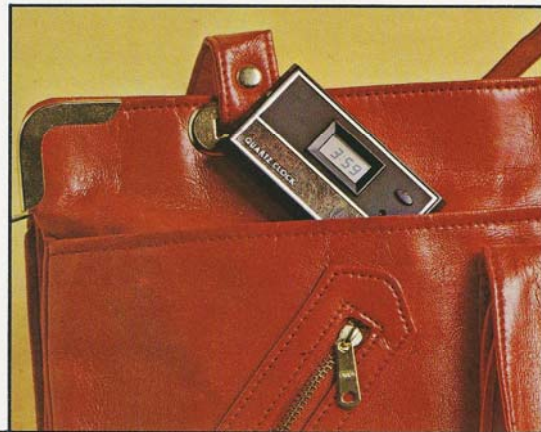

the TIME TOTE

A QUARTZ CLOCK THAT GOES ANYWHERE

This highly precision time piece can be taken with you anywhere. Its compact size (3" x 1 3/4" x 3/8") makes it perfectly at home in your pocket, purse or briefcase.

A swing-out stand gives the Time Tote lodging on your desk, workbench, kitchen counter, or your night-stand.

By using the magnetic mounting accessory, the Time Tote can be mounted on the dash-board of your car, truck, boat, or plane.

The Time Tote is a perfect gift for the graduating senior, the jogger, or any person on-the-go.

The Time Tote is available in private label, so your company can delight its customers at Christmas with your very own personalized clock face.

Features of the Time Tote are:

- 5 Functions — Month, Date, Hours, Minutes, Seconds
- Selectable Alternating Time-Date Mode
- A/M - P/M Display
- 12 Hour Format
- 4 Year Calendar
- Night Light

- Magnetic Mount for Car, Truck, Boat, Plane
- Fold-Out Stand for Desk, Table, Counter-Top, etc.
- Two 1.5v Standard Watch Batteries with Battery Life of 1 Year
- Futuristic Design For Multiple Uses