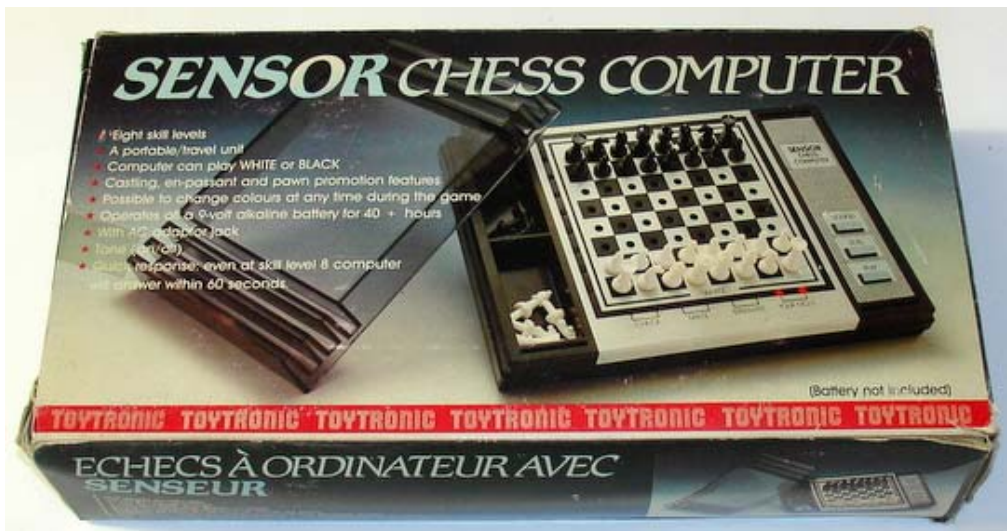

11-1981 [B-0196] Toytronic - Sensor Chess Computer

En wéér een kloon van de CXG Sensor Computachess. Ditmaal met 8 instelbare speelniveaus.

The Toytronic Sensor Chess Computer was a portable chess game that ran on a 9 volt battery or on an AC adapter. It had eight skill levels, and could play black or white. It also had an audio tone which could be turned on or off. The Chess Computer was made in HongKong.

Manufacturer: Toytronic Ltd. HongKong (1981)
Dimensions: 17.2 x 11.9 x 2.4 cm (4.6 cm with cover)
Power supply: 9-Volt battery, or 9-Volt adapter
Rating: beginners or weak occasional players
Levels: 8 (ca. 5-45 sec./move)