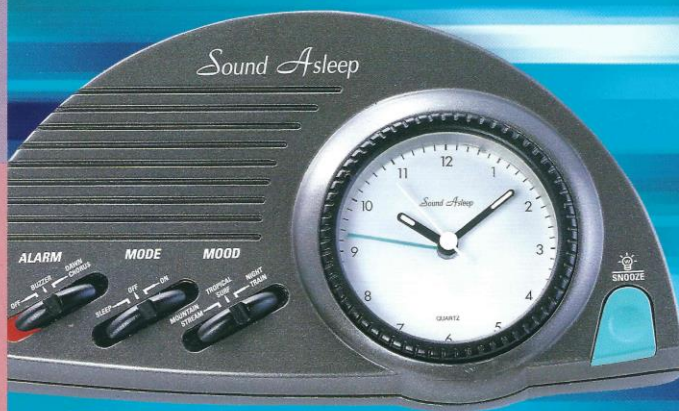

Art No. 808/808B

Slim, stylish travel alarm clocks to take with you wherever you go.

WAVE LOGIC QUARTZ ALARM

Advanced infra-red sensor snooze and light system with silent clock movement.

- A wave of the hand interrupts the alarm: it goes off again after 4 minutes.
- Alarm gets progressively louder each time it rings.
- Wave your hand at any time to turn on dial light.
- Unique alarm setting: simply rotate dial around clock face.
 - Protective cover with world time zones.
 - German quartz movement.

DESIGN LOGIC QUARTZ ALARM

Unique alarm setting is simple to operate: just rotate the dial around the clock face.

- Protective cover with world time zones.
 - German Quartz Movement.
- Clock face lights up when alarm is turned off.
- 2AA/AM3/R6 batteries last for up to 1 year (not supplied).
 - 12-month worldwide guarantee.

Saitek Design Logic Travel

(photo copyright © by <http://www.schaakcomputers.nl/>) (600 dpi)

- Elegant cabinet, with uncluttered clock face and fluorescent hour and minute hands, for night-time reassurance.
- Activate innovative snooze system by speaking or snapping your fingers: alarm sounds again every 4 minutes, up to 8 more times.
- 4-stage alarm gets progressively louder each time it rings.
- Battery: 1 AA/AM3/R6 (not supplied).
- 12-month worldwide guarantee.
- German movement.

VSS20

Quartz Alarm with voice activated snooze system.

Art No. 806

Art No. 810

Falling asleep has never felt so good!

Sound Asleep

Be soothed by sleep-inducing sounds that lull you into a gentle sleep. Wake up refreshed to a dawn chorus!