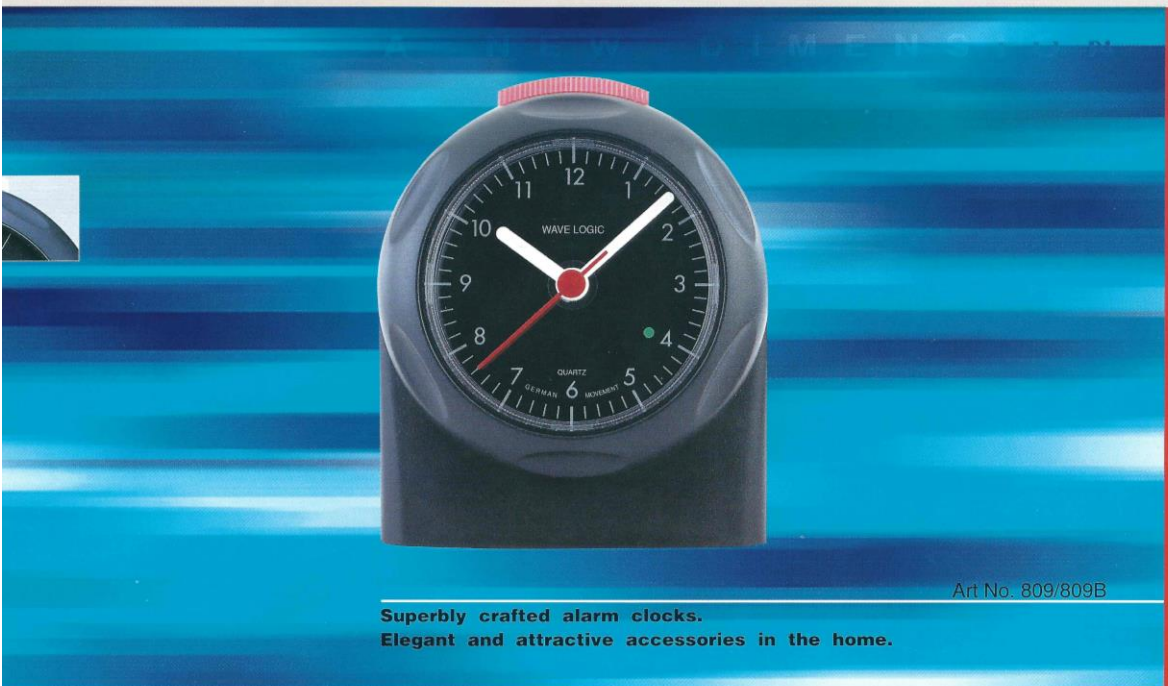

WAVE LOGIC
DESIGN LOGIC COMPACT

Art No. 809/809B

Superbly crafted alarm clocks.
Elegant and attractive accessories in the home.

WAVE LOGIC QUARTZ ALARM
Using the very latest technology the infra-red sensor snooze and light system makes waking up a pleasure.

- A wave of the hand interrupts the alarm.
  It goes off again after 4 minutes.
- Set alarm by simply rotating dial around clock face.
- Alarm gets progressively louder each time it rings.
- Wave your hand at any time to turn on dial light:
  so easy to use at night.
- German Quartz movement.

DESIGN LOGIC QUARTZ ALARM
Perfect reliability with German quartz movement, a clock to trust.

- Unique alarm setting: simply rotate dial around clock face.
- Clock face lights up when alarm is turned off.

- 2AA/AM3/R6 batteries last for up to 1 year (not supplied).
- 12-month worldwide guarantee.

Saitek Design Logic Compact

(photo copyright © by <http://www.schaakcomputers.nl/>) (600 dpi)