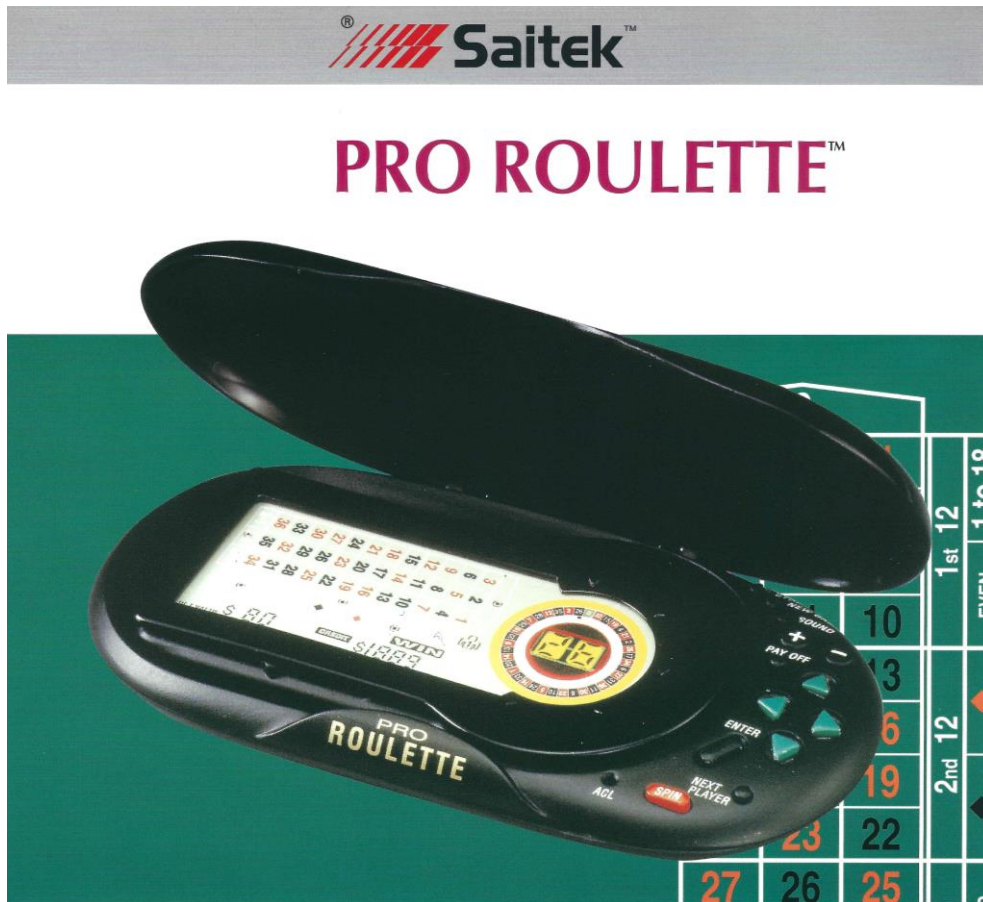

09-1993 [O-5701] Saitek - Pro Roulette

Waarschijnlijk verscheen dit casinospel te laat voor de Duitse speelgoedbeurs van 1993.

The authentic Roulette Game that you can play anywhere

- It's just like a real Casino game
  - Large LCD with spinning wheel and betting layout
  - Accepts all legal bets
  - Sound effects for all the excitement of a real gaming table
- Learn to win as you play
  - Comprehensive Betting Systems Guide helps you get an edge
  - Check the odds displayed, then try to beat them!
- Play anytime
  Now you don't have to go to Reno to enjoy all the fun of a live casino game.
  Practise your skills whenever you have a free moment, wherever you are!
  For 1 to 3 players

ART NO. 686
Box Dimensions: 14.4 x 23.4 x 5.9 cm (5.6 x 9.2 x 2.3 inches)
Carton: 20 pieces per carton Gross weight per carton: TBA

Saitek Pro Roulette

(photo copyright © by <http://www.schaakcomputers.nl/>) (600 dpi)

Internet

<https://www.youtube.com/watch?v=A72iSatU6wA>

Youtube: Saitek Pro Roulette