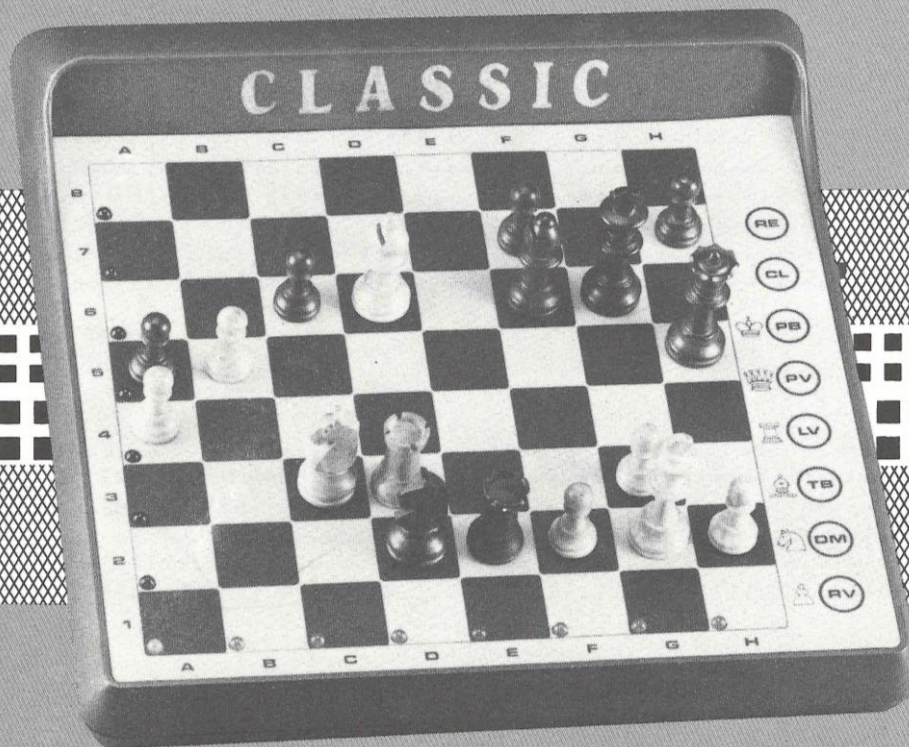

THE CLASSIC
OWNER'S MANUAL
INSTRUCTION BOOKLET
MODEL CC8

The Classic – Portable Sensory Chess Computer

(photo copyright © by <http://www.schaakcomputers.nl/>) (600 dpi)