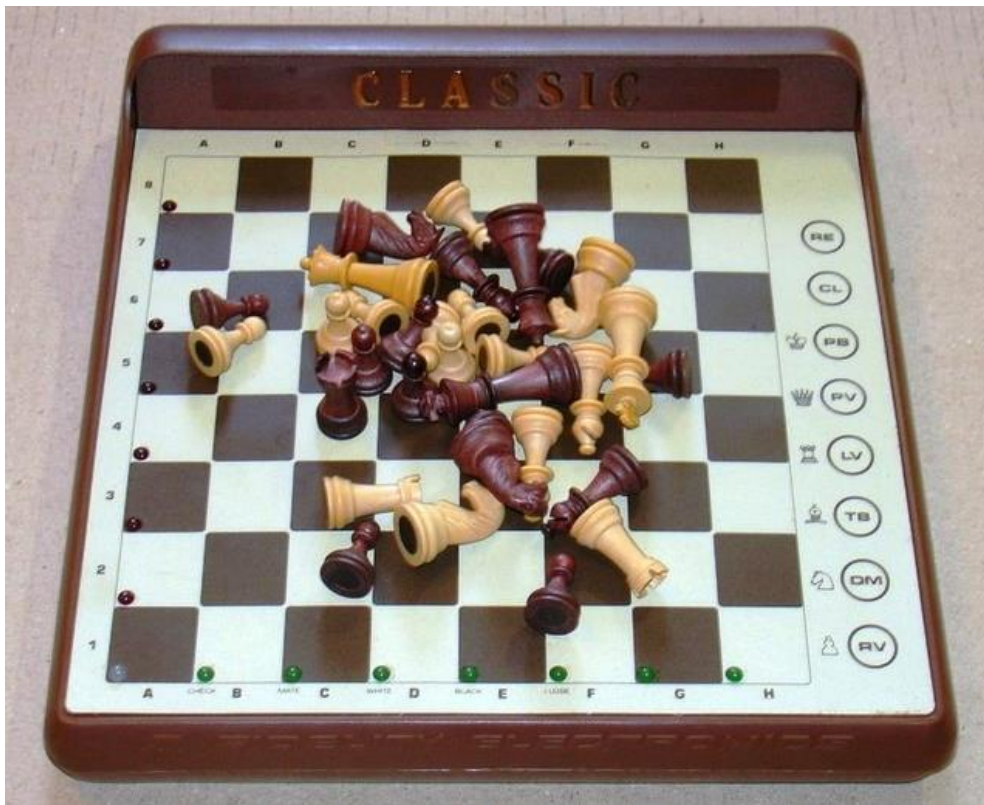

The Classic – Portable Sensory Chess Computer

(photo copyright © by <http://www.schaakcomputers.nl/>) (600 dpi)