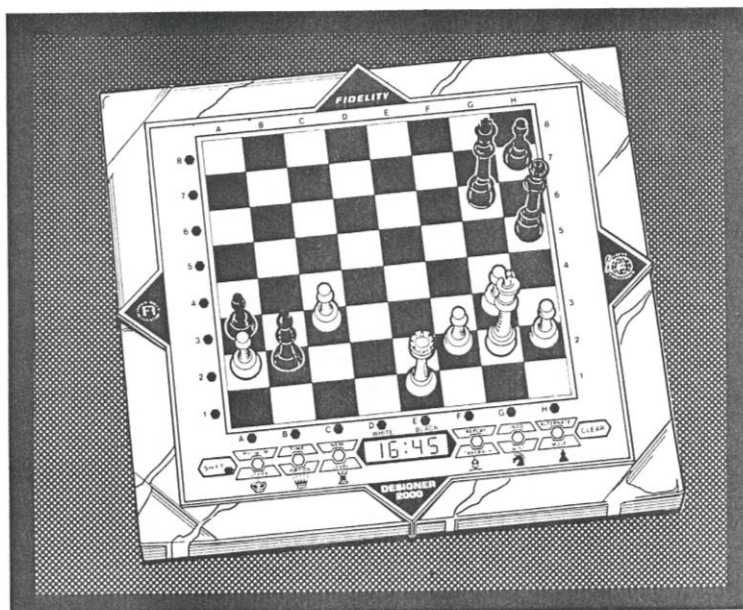

Model 6105

DESIGNER DISPLAY 2000 CHESS CHALLENGER®

For beginner to tournament level players. Estimated rating of 2000 USCF rating points.

Includes a built-in liquid crystal display window that gives you access to a multitude of information and lets you see what goes on "inside" the computer!

DISPLAY FEATURE:

The display automatically shows move time for each player, but it is much more than a chess clock. On your command it will display:

- Computer's depth of search.
- How the computer scores the current board position.
- The computer's *principle variation* or line of play it currently believes is best.
- The number of chess positions the computer is examining per second. Using the INFO key, you may see the above information that the computer calculated at the moment of its last countermove.

OTHER FEATURES:

- 24 levels of playing strength, with 8 additional mate-solving levels.
- Book opening library of 12,000 positions.

- Easy to play—sensory playing surface automatically records your moves and lights up the computer's moves.
- Next best move feature.
- Coaching feature suggests moves for you to make.
- Special easy mode for beginners to enjoy.
- Take-back feature—if you make a mistake, or want to change the direction of the game, you may take back one or as many as 256 half-moves!
- Fast countermoves—the computer starts calculating its next move while you are thinking about your move, enabling it to respond quickly.
- Problem-solving mode.
- Uses 4 "A A" batteries or AC adaptor (both not included).
- Measures 12" x 12" x 1"

FIDELITY INTERNATIONAL

13900 NW 58 Ct., MIAMI, FLORIDA 33014

QUALITY MADE IN U.S.A.

THIS PAGE CONTAINS LINE ARTWORK (SLICKS OR REPRODUCTION PROOFS) IN VARIOUS SIZES READY FOR NEWSPAPER REPRODUCTION.