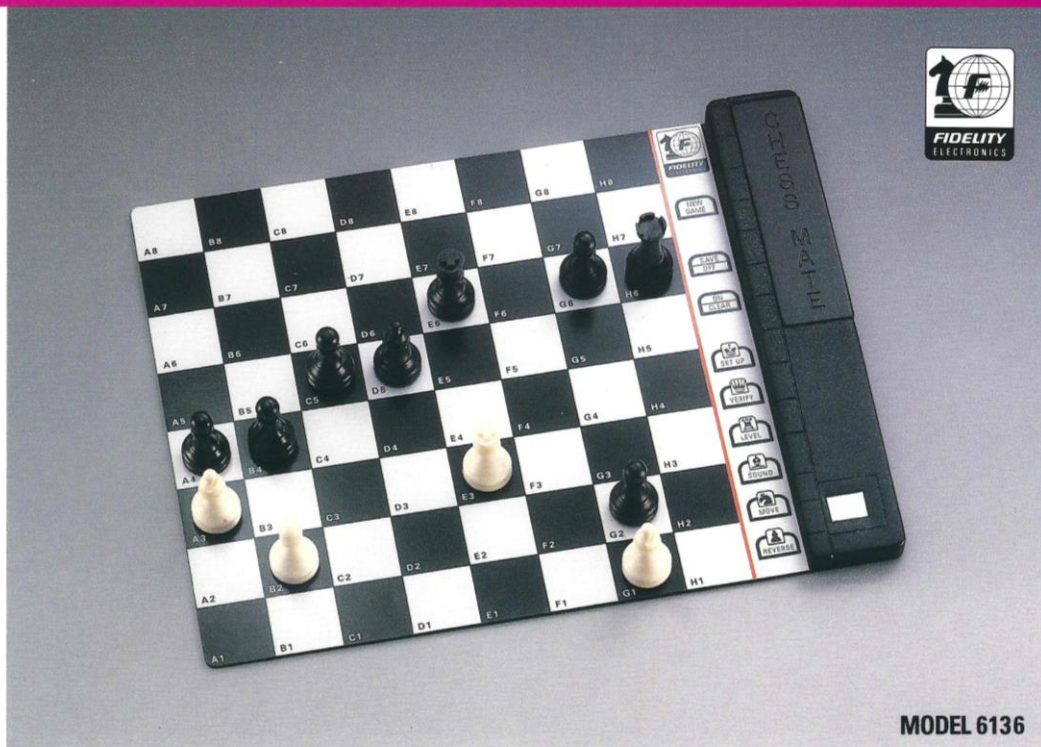

SMART GAME

MODEL 6136

S E R I E S

The Search Is Over, We've Found Your MATE... CHESS MATE Is Here!!!

This CHESS MATE can travel anywhere at anytime! You can have a chess opponent 24 hours a day, it's you against the computer! This model features an ultra thin design which makes it completely portable, so compact it fits in your briefcase, backpack or purse. This mate is a full size chess computer at a price that will surprise you.

Additional features include:

- 8 Selectable skill levels for beginner to intermediate players
- Liquid Crystal Display
- Sensory playing surface
- Memory Save
- 2K ROM/128 RAM and runs at 1.5 Megahertz
- Utilizes 4 "AAA" batteries (200 hours battery life)
- Measures 9 X 6.85 X .50 inches

Once you pick up CHESS MATE, get ready to BE CHALLENGED BY THE BEST..... FIDELITY ELECTRONICS your only "true" chess mate!!!

FIDELITY ELECTRONICS

8800 N.W. 23rd STREET
MIAMI, FLORIDA 33172

TELEPHONE: 305-597-1500
TELEFAX: 305-592-1550

Fidelity Smart Game Series 1992

(Source: Fidelity Electronics International - Miami Florida USA) (photo copyright © by <http://www.schaakcomputers.nl/>) (600 dpi)