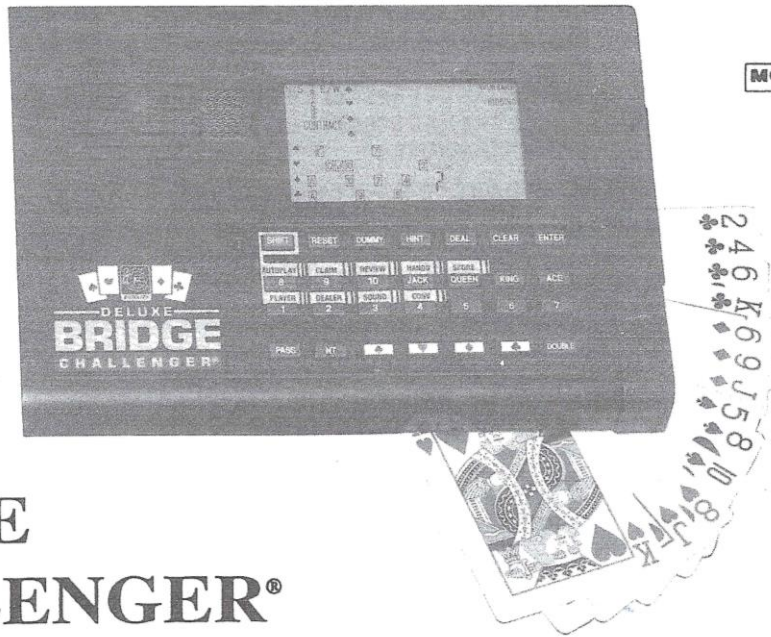

DELUXE BRIDGE CHALLENGER®

MODEL 7016

8.5 x 6 x 1.75 INCHES

ALL THE FEATURES OF 7017 PLUS:

- **LARGE DISPLAY CONSTANTLY SHOWS DUMMY HAND IN VIEW**
- **LONGER BATTERY LIFE FOR TRAVELLERS**
- **INCLUDES CUSTOM CODED CARDS FOR COMPUTER TO READ ITS OWN HAND ON REAL PLAYING CARDS**

FIDELITY ELECTRONICS

Fidelity Challenger Series 1992

(Source: Fidelity Electronics International – Miami Florida USA) (photo copyright © by <http://www.schaakcomputers.nl/>) (600 dpi)

MODEL 7017

MODEL 7016