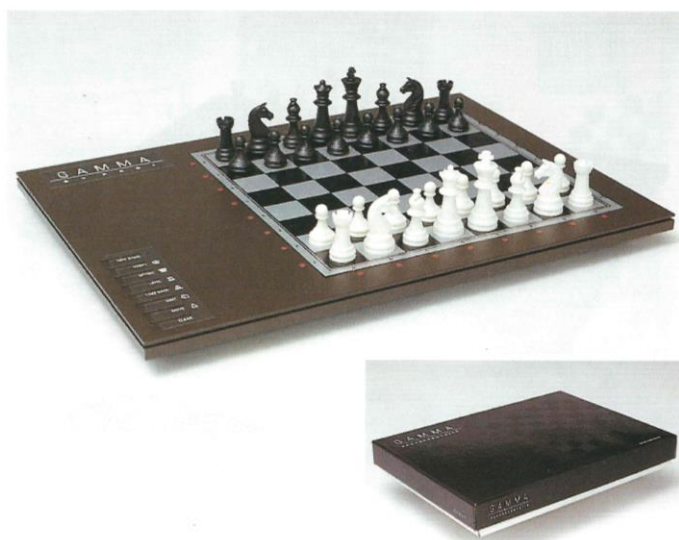

GAMMA

SCHACHCOMPUTER

Titel	Beta	Gamma	Delta	Epsilon
Art.-Nr.	141 01	141 02	141 03	141 04
Spielstärke (ELO-Wert*)	1300	1800	1900	2265(USA)
Microprozessor	80C50	6502	6502	68000
Taktfrequenz	6 MHz	3 MHz	5 MHz	16 MHz
Spielstufen	8	12	12	33
ROM/RAM (Bytes)	4 K/256	32 K/8 K	32 K/8 K	64 K/80 K
Zuganzeige	16 LEDs	16 LEDs	16 LEDs	Display und LEDs
Zugeingabe	Drucksensoren	Drucksensoren	Drucksensoren	Drucksensoren
Eröffnungsbibliothek	100	12.000	16.000	28.000
Zugrücknahme	2	256	256	256
Rechnet während der Bedenkzeit des Gegners	Ja	Ja	Ja	Ja
Zeigt Spieltiefe an	-	Ja	Ja	Ja
Spielspeicher	-	-	-	-
Netzgerät	9 VDC/350 mA	9 VDC/350mA	9 VDC/350mA	9 VDC/350mA
Batterien	4xAA(1,5 V)	4xAA(1,5 V)	4xAA(1,5 V)	4xAA(1,5 V)
Max. Betriebsstunden mit Batterien	100	75	15	15
Spielfläche (in cm)	20x20	20x20	20x20	20x20
Gehäuse (in cm)	35,5x26x2,1	35,5x26x2,1	35,5x26x2,1	44x29x3,5

* ELO-Wert: Internationale Maßeinheit der Spielstärke für Turnierspieler, die sowohl Spieler als auch Computer auf Turnieren erwerben

141 02

Gamma, superflacher Schachcomputer, braun-violettes Gehäuse, Design by Peri, Tasten gelagert und gedämpft, Spielfeld drucksensibel, Spielzüge werden durch Druck mit der Spielfigur ausgelöst, Funktionen und Spielstärke siehe oben
Gamma, superflat chess-computer, brown-violet housing, design by Peri, keys are softened, the moves are released by pressure on the fields, functions and capacity above

40x30x6cm

5/1

Peri Prospekt 1990 – Schachcomputer Gamma

(photo copyright © by www.schaakcomputers.nl/) (600 dpi)